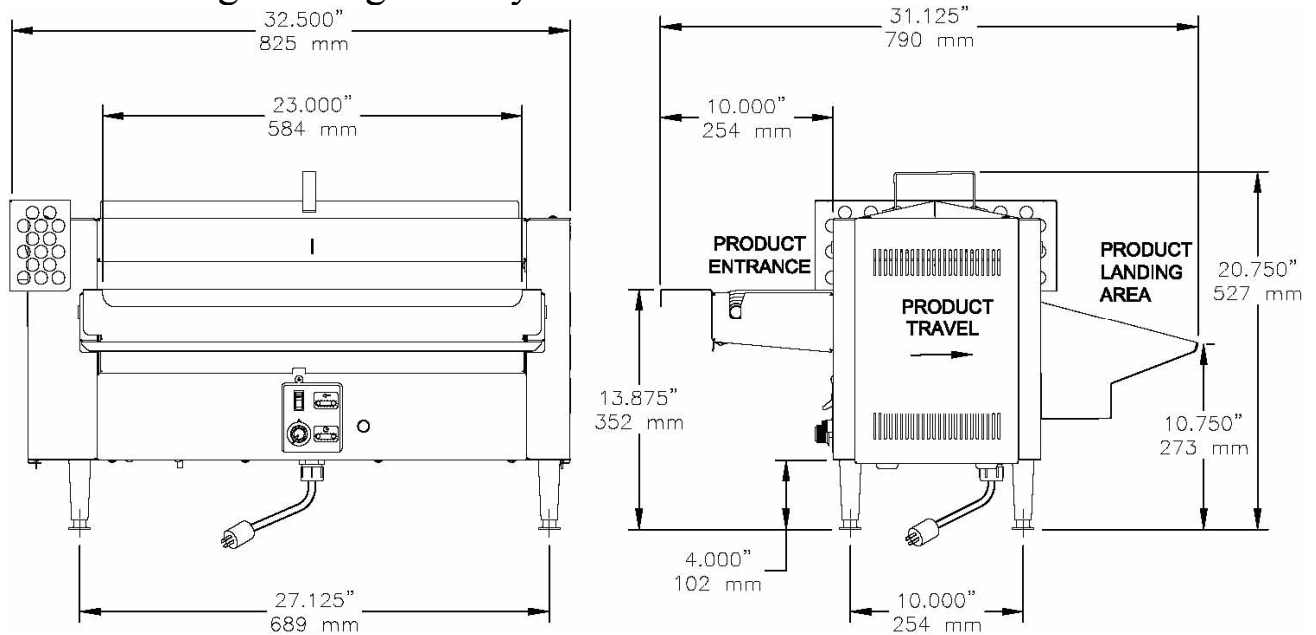

Overall Dimensions Model CM24

Dimensions:	Height: 20.750" 527mm	Width: 32.500" 825mm	Depth: 31.125" 790mm	
Shipping Information:	Weight: Net 150 lbs. 70 kilos	Ship Wt: 175 lbs. 82 kilos	Freight (USA) NMFC #63360 Class 100	Ship Cubes: 22 cubic ft. 0.64 cubic meters
Electrical	208V/60Hz/1 ph 18.5 amps NEMA L14-30P Plug	240V/60Hz/1 ph 21 amps NEMA L14-30 Plug	240V/50Hz/ 1phWiring: 21 amps	
Gas Supply:	None			
Options:	None			